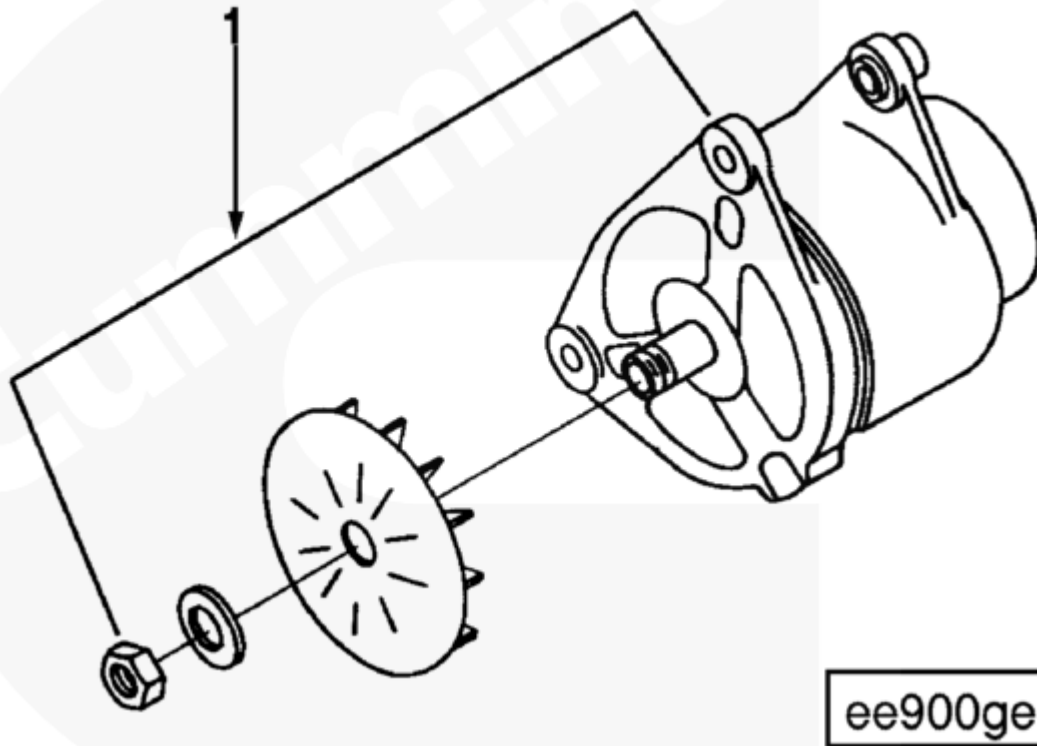

Cummins Inc

SMALL | MEDIUM | LARGE

Cart	Ref No	Part Number	Part Description	Required	Remarks
View My Cart					

		EE9016	Alternator		Alternator...(More)
					Alternator
					Manufacturer/Model: Lucas A-
					127
					Voltage: 12
					Amperage: 55
					Functions w/horizontal Oil
					Filter: Yes
					Alternator Body Length (mm):
					109.4
					Engine Family: B Series.
<input type="checkbox"/>	1	3907749	Alternator	1	